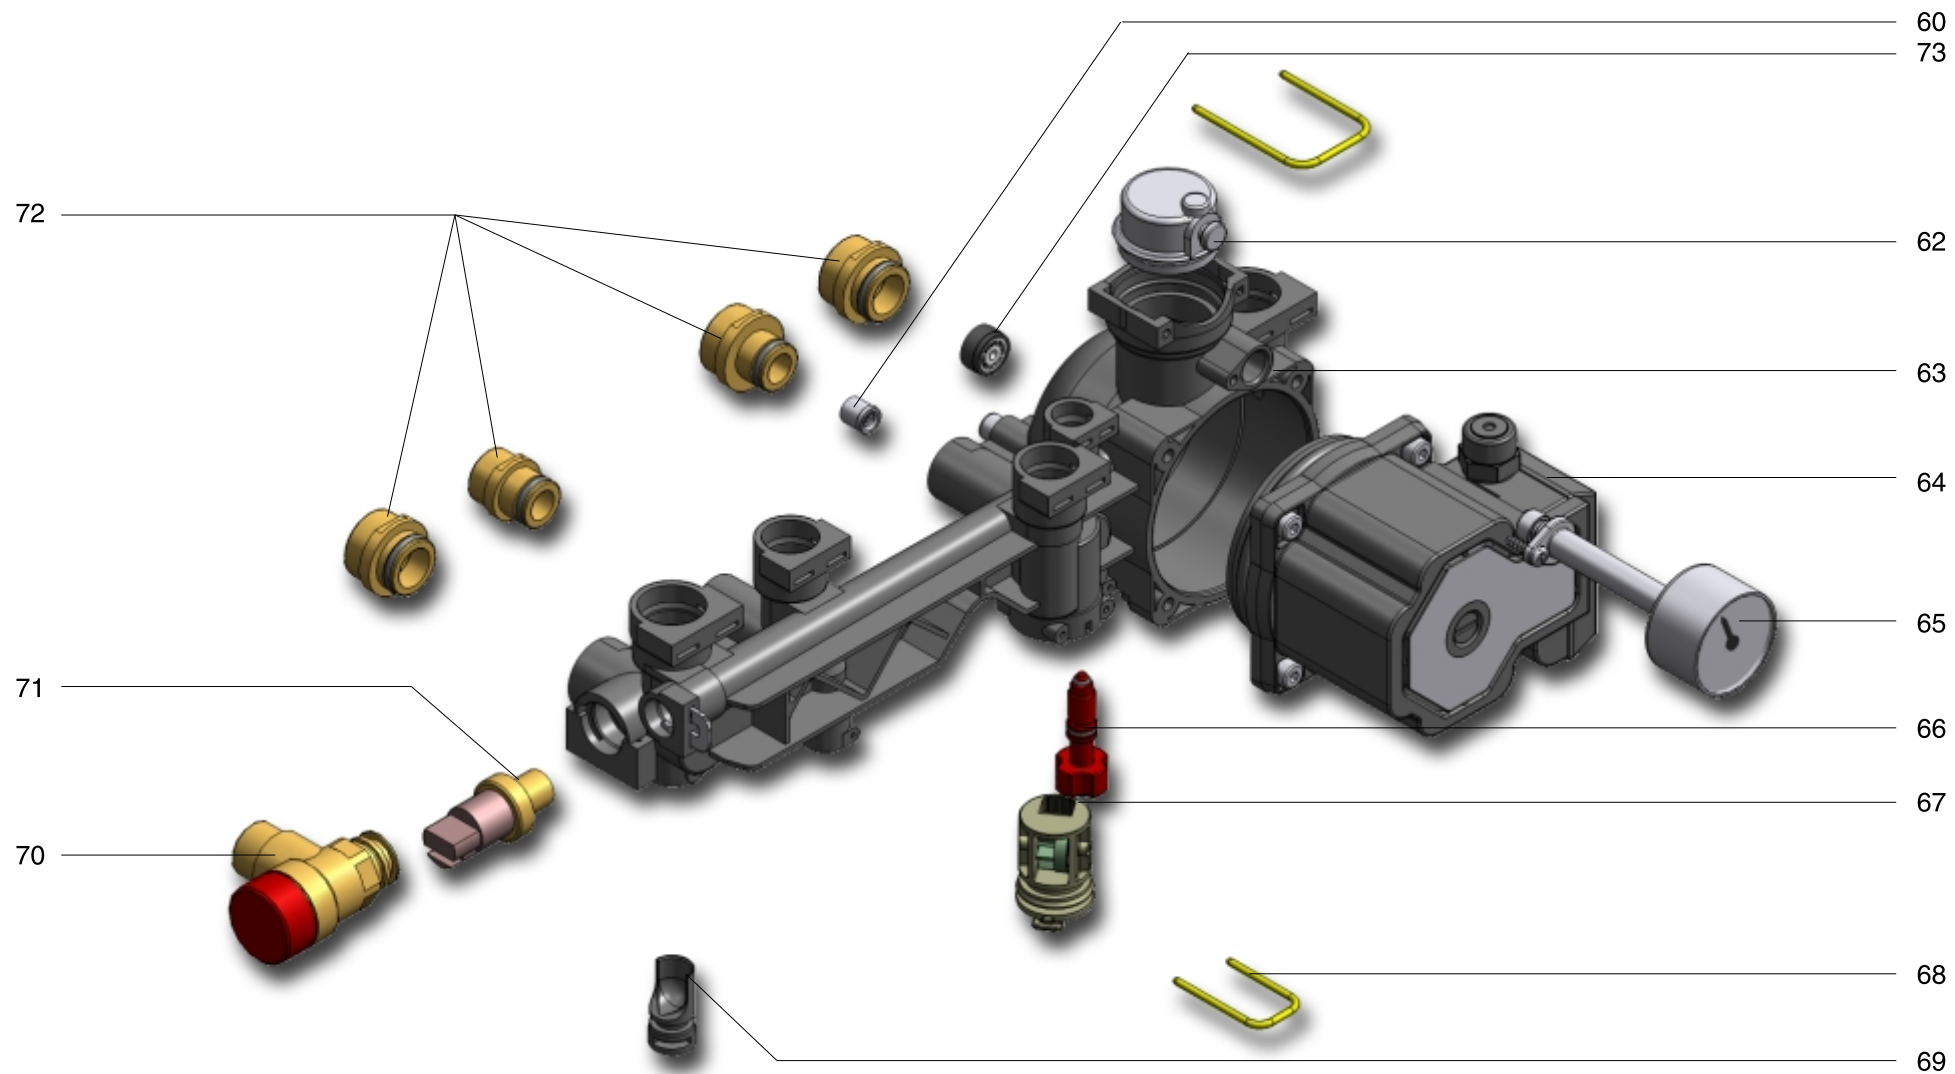

ES KIT HYDROBLOK SARA 24/24

FR KIT HYDROBLOK SARA 24/24

IT KIT HYDROBLOK SARA 24/24

GB HYDROBLOK KIT SARA 24/24

DE SET HYDROBLOK SARA 24/24

PT KIT HYDROBLOK SARA 24/24

BAXI